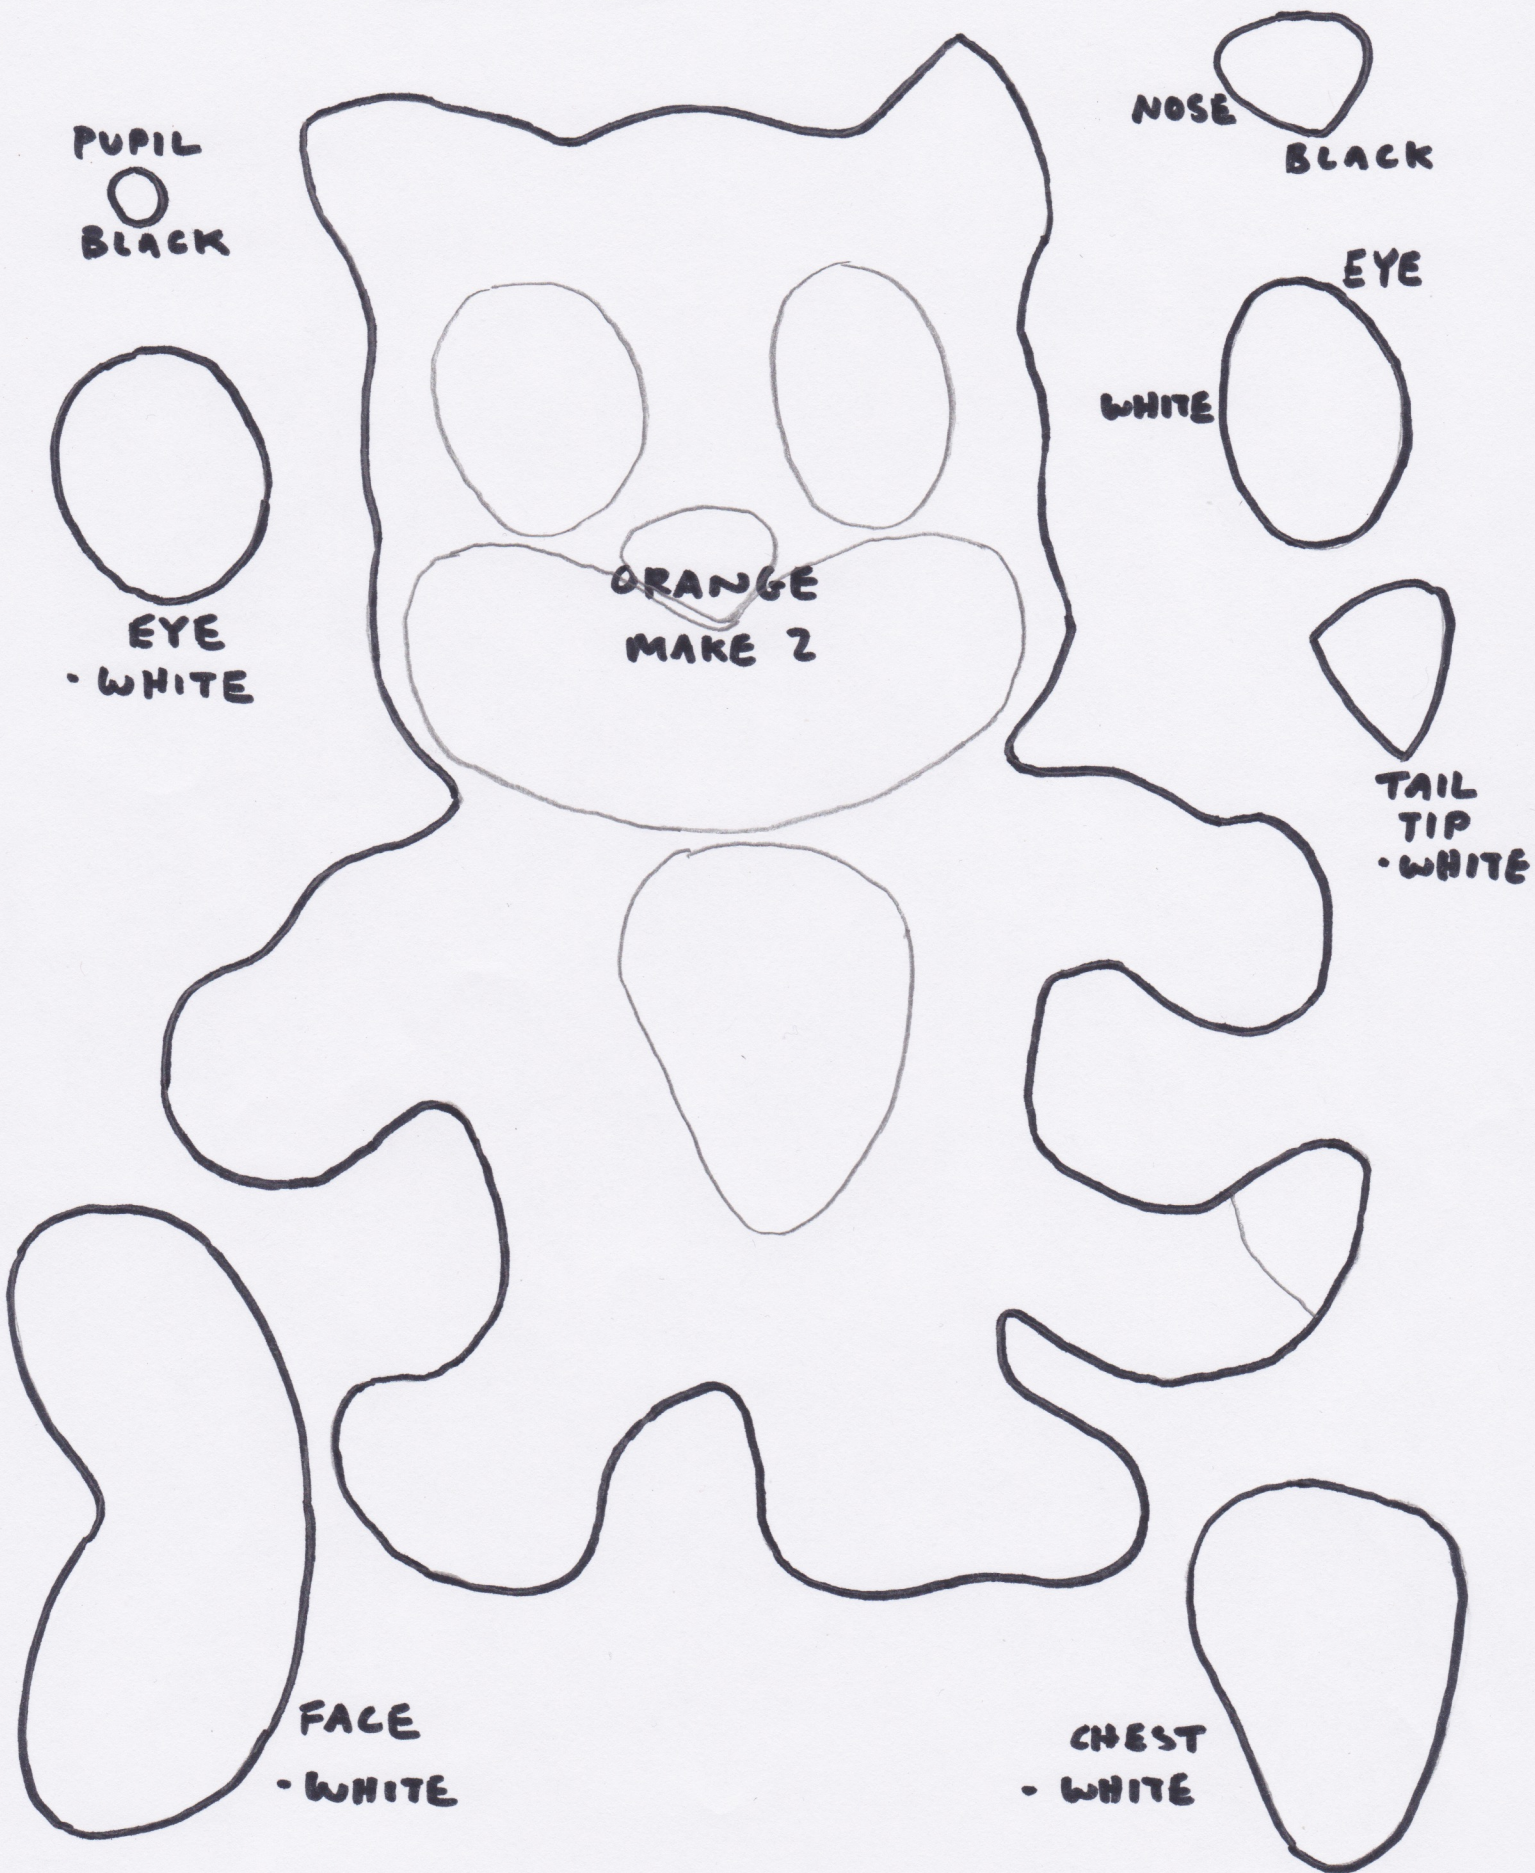

# SCRATCH CAT

PUPIL  
○  
BLACK

NOSE  
○  
BLACK

○  
EYE  
- WHITE

○  
EYE  
WHITE

ORANGE  
MAKE 2

○  
TAIL  
TIP  
- WHITE

FACE  
- WHITE

CHEST  
- WHITE